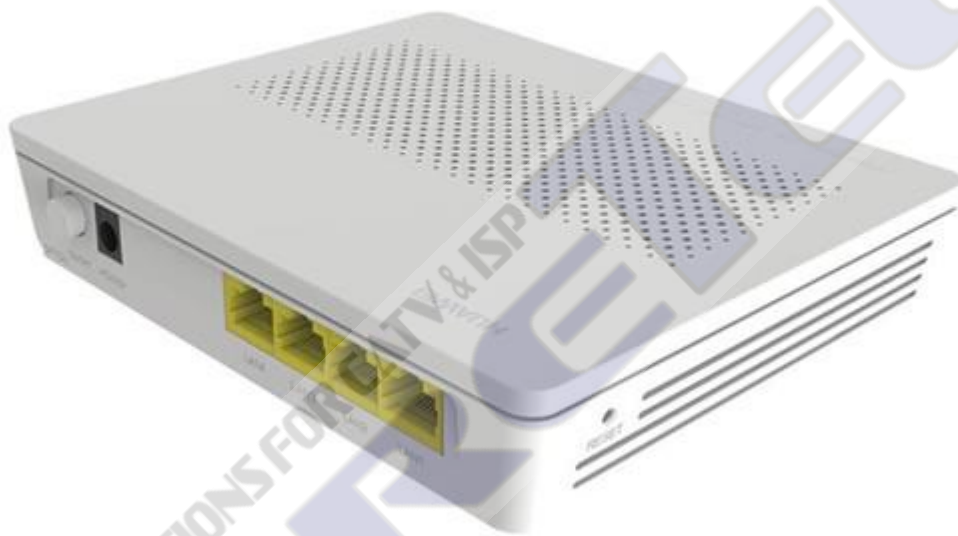

## HUAWEI HG8540M FTTH Product Overview

**CoreTel s.r.o.**  
K Cintorínu 64  
010 04 Žilina  
Slovenská republika

IČO: 47 744 731  
IČ DPH: SK2024077726

Fio banka a.s. č.ú.:  
EUR: 2500577171/8330  
CZK: 2100577172/2010  
USD: 2400577174/8330

## Huawei HG8540M FTTH Product Overview

Huawei HG8540M FTTH provides 4 Ethernet ports, featuring high-performance forwarding capabilities to ensure excellent experience with Internet and IPTV services.