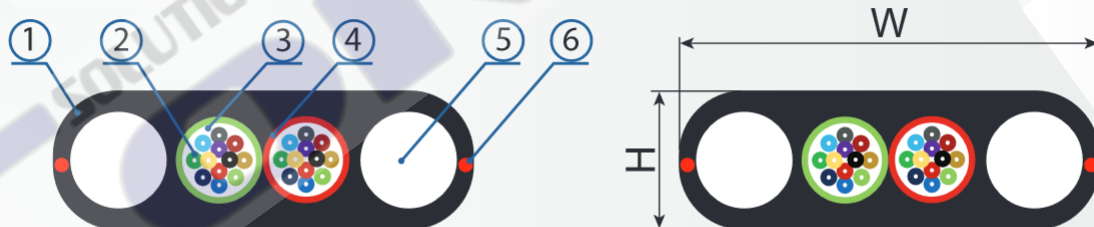

FiberHome FLAT DROP OUTDOOR FTTx 24SM G657A1 1300N

Kód: 18AKS0022

- ▶ HDPE jacket (black)
- ▶ Small dimensions
- ▶ UV resistant
- ▶ Reinforced by two FRP rods
- ▶ Thixotropic gel in tubes
- ▶ Optical fibers G.657A1
- ▶ Cable can be bent only in one plane
- ▶ Ripcords
- ▶ Moisture blockers

Application:

- ▶ Aerial installations, span up to 60 m

Technical data	Product ID	Number of fibers	Number of fibers in tube	Number of tubes	Dimensions WxH [mm]	Jacket thickness [mm]	Weight [kg/km]
	24SM G657A1 1300N	24	12	2	10.4x4.4	1.2	40

STRUCTURE OF CABLE

Flat ADSS cable 24F

1 - HDPE jacket, 2 - Optical fibers G.657A1, 3 - Thixotropic gel, 4 - Tube with optical fibers, 5 - FRP rod 2 mm (x2), 6 - ripcord (x2)

Mechanical parameters	IEC standard	24SM G657A1 1300N
Tensile Strength	IEC 794-1-E1	1300N
Crush resistance	IEC 794 -1-E3	3000N/100 mm
Repeated bending	IEC 794-1-E6	15 [cycles(15xD)], load 100N
UV resistance	ISO 4892/2	✓
Water penetration resistance	IEC 794-1-F5B	✓
Abrasion resistance	IEC 794-1-E2	✓
Temperature cycling test	IEC 794-1-F1	2 thermal cycles in the range of -40°C+70°C